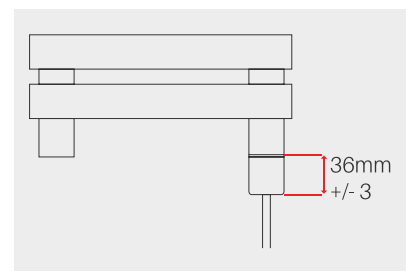

White

Chrome

Side View

Important Information:

Internal Operating Temperature Range of towel rail or radiator using this element: **65°C** (note: with standard electric elements, the surface temperature of towel rails (specifically chrome plated towel rails) can get hotter than **65°C** (up to **70/80°C** in some cases) due to various factors (capacity, surface area, material type etc). Consider thermostatic or other regulatory devices if surface temperature could be an issue for you. *Electric radiators should only be fitted in the bathroom by a qualified electrician, in accordance with IEE regulations. They should not be installed within 1.2m's of bath, shower or other wet area. *Prices to be added to cost of the radiator.