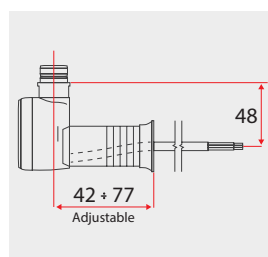

The Thermostatic Electric option comes with an adjustable temperature controller which regulates the temperature of the radiator and can be used with a compatible remote control - see Page 79 for options.

The elements used in Thermostatic Electric options are rated IPX5.

2 Year Guarantee on Electric Options

Product Code	Model	Finish	Price (£) ex VAT.	Price (£) inc VAT.
RXEL-120WTHR-CH	120 Watt Thermostatic All Electric	Chrome	£273	£328
RXEL-200WTHR-CH	200 Watt Thermostatic All Electric	Chrome	£273	£328
RXEL-300WTHR-CH	300 Watt Thermostatic All Electric	Chrome	£273	£328
RXEL-400WTHR-CH	400 Watt Thermostatic All Electric	Chrome	£273	£328
RXEL-600WTHR-CH	600 Watt Thermostatic All Electric	Chrome	£273	£328
RXEL-120WTHR-WH	120 Watt Thermostatic All Electric	White	£273	£328
RXEL-200WTHR-WH	200 Watt Thermostatic All Electric	White	£273	£328
RXEL-300WTHR-WH	300 Watt Thermostatic All Electric	White	£273	£328
RXEL-400WTHR-WH	400 Watt Thermostatic All Electric	White	£273	£328
RXEL-600WTHR-WH	600 Watt Thermostatic All Electric	White	£273	£328
RXEL-120WTHR-BL	120 Watt Thermostatic All Electric	Black	£273	£328
RXEL-200WTHR-BL	200 Watt Thermostatic All Electric	Black	£273	£328
RXEL-300WTHR-BL	300 Watt Thermostatic All Electric	Black	£273	£328
RXEL-400WTHR-BL	400 Watt Thermostatic All Electric	Black	£273	£328
RXEL-600WTHR-BL	600 Watt Thermostatic All Electric	Black	£273	£328

Matching Cable
Cover Included

L [mm]	315	275	300	335	365	475
Power [w]	120	200	300	400	600	800