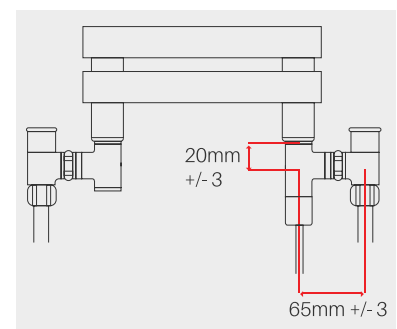

Side View

*White & Chrome Covers Included In Kit

*Black & White T-Piece available on request