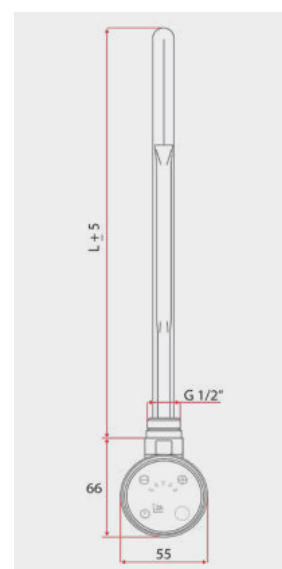

The Thermostatic Electric option comes with an adjustable temperature controller which regulates the temperature of the radiator and can be used with a compatible remote control - see Page 79 for options.

The elements used in Thermostatic Electric options are rated IPX5.

2 Year Guarantee on Electric Options

Product Code	Model	Finish	Price (£) ex VAT.	Price (£) inc VAT.
RXEL-120WTHR-CH	120 Watt Thermostatic All Electric	Chrome	£273	£328
RXEL-200WTHR-CH	200 Watt Thermostatic All Electric	Chrome	£273	£328
RXEL-300WTHR-CH	300 Watt Thermostatic All Electric	Chrome	£273	£328
RXEL-400WTHR-CH	400 Watt Thermostatic All Electric	Chrome	£273	£328
RXEL-600WTHR-CH	600 Watt Thermostatic All Electric	Chrome	£273	£328
RXEL-120WTHR-WH	120 Watt Thermostatic All Electric	White	£273	£328
RXEL-200WTHR-WH	200 Watt Thermostatic All Electric	White	£273	£328
RXEL-300WTHR-WH	300 Watt Thermostatic All Electric	White	£273	£328
RXEL-400WTHR-WH	400 Watt Thermostatic All Electric	White	£273	£328
RXEL-600WTHR-WH	600 Watt Thermostatic All Electric	White	£273	£328
RXEL-120WTHR-BL	120 Watt Thermostatic All Electric	Black	£273	£328
RXEL-200WTHR-BL	200 Watt Thermostatic All Electric	Black	£273	£328
RXEL-300WTHR-BL	300 Watt Thermostatic All Electric	Black	£273	£328
RXEL-400WTHR-BL	400 Watt Thermostatic All Electric	Black	£273	£328
RXEL-600WTHR-BL	600 Watt Thermostatic All Electric	Black	£273	£328

Matching Cable
Cover Included

L [mm]	315	275	300	335	365	475
Power [w]	120	200	300	400	600	800