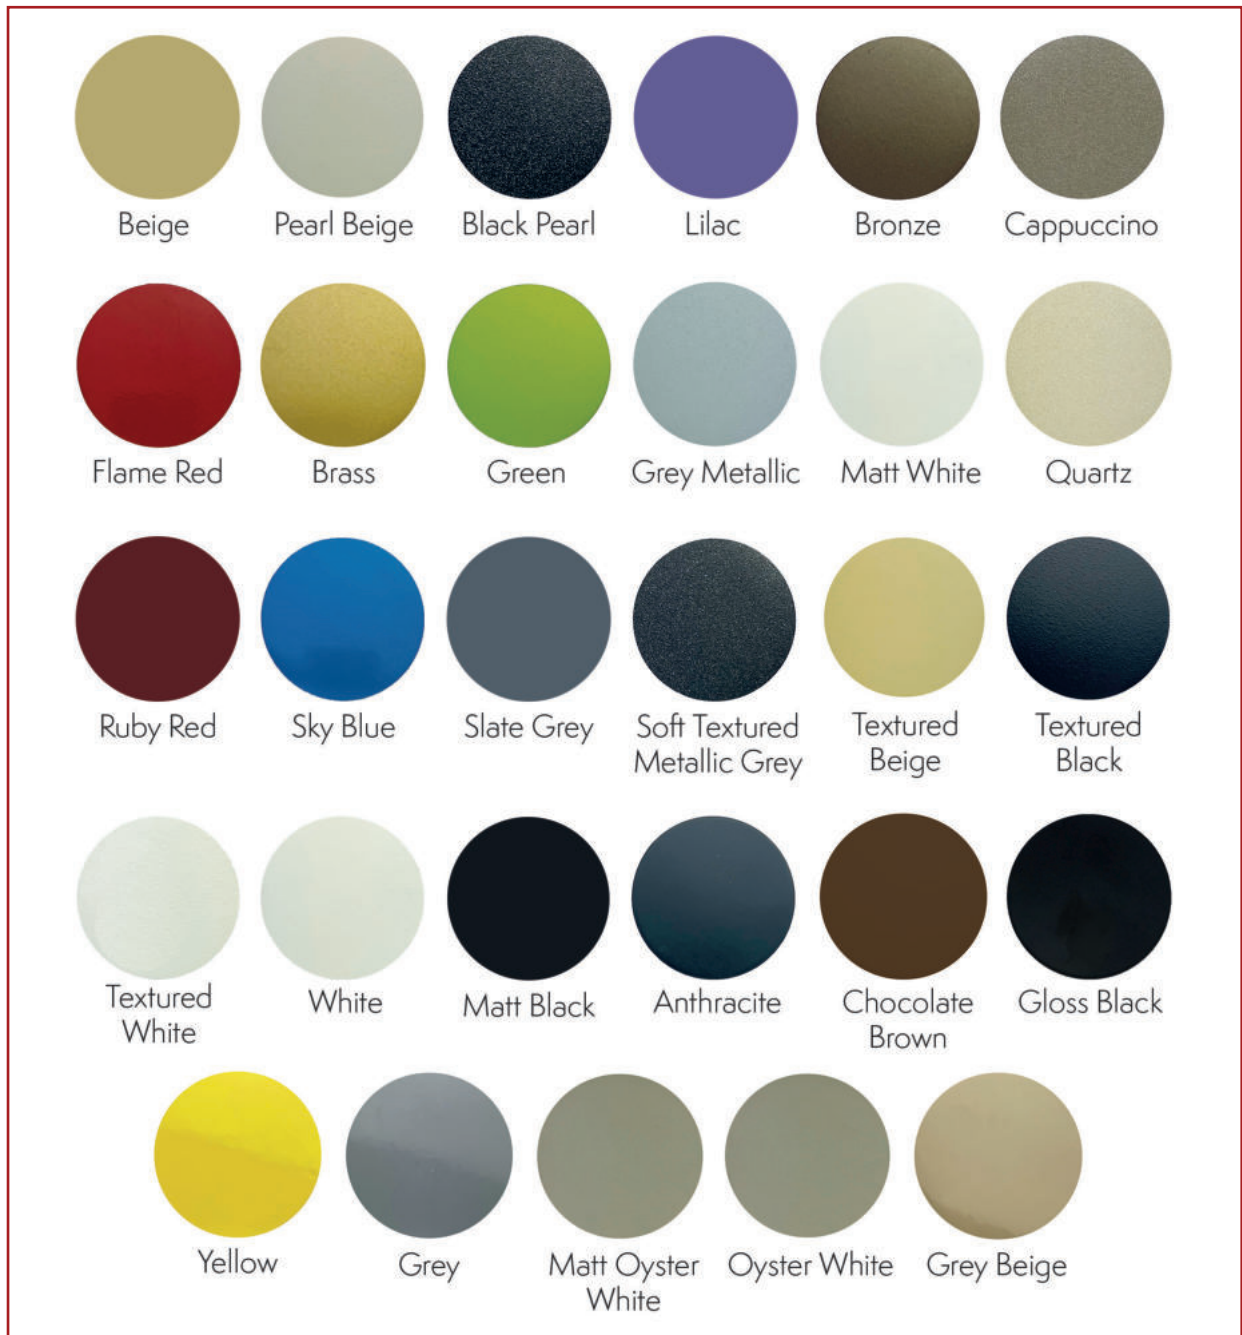

Paint Colour Options