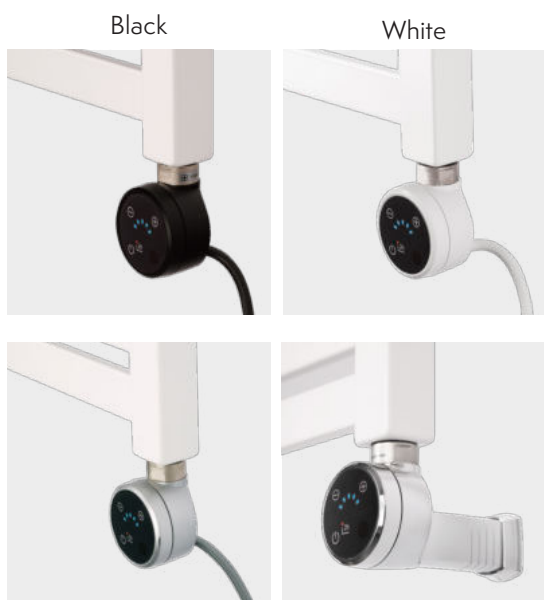

The Thermostatic Electric option comes with an adjustable temperature controller which regulates the temperature of the radiator and can be used with a compatible remote control - see Page 79 for options.

The elements used in Thermostatic Electric options are rated IPX5.

2 Year Guarantee on Electric Options

Product Code	Model	Finish	Price (£) ex VAT.	Price (£) inc VAT.
RXEL-120WTHR-CH	120 Watt Thermostatic All Electric	Chrome	£273	£328
RXEL-200WTHR-CH	200 Watt Thermostatic All Electric	Chrome	£273	£328
RXEL-300WTHR-CH	300 Watt Thermostatic All Electric	Chrome	£273	£328
RXEL-400WTHR-CH	400 Watt Thermostatic All Electric	Chrome	£273	£328
RXEL-600WTHR-CH	600 Watt Thermostatic All Electric	Chrome	£273	£328
RXEL-120WTHR-WH	120 Watt Thermostatic All Electric	White	£273	£328
RXEL-200WTHR-WH	200 Watt Thermostatic All Electric	White	£273	£328
RXEL-300WTHR-WH	300 Watt Thermostatic All Electric	White	£273	£328
RXEL-400WTHR-WH	400 Watt Thermostatic All Electric	White	£273	£328
RXEL-600WTHR-WH	600 Watt Thermostatic All Electric	White	£273	£328
RXEL-120WTHR-BL	120 Watt Thermostatic All Electric	Black	£273	£328
RXEL-200WTHR-BL	200 Watt Thermostatic All Electric	Black	£273	£328
RXEL-300WTHR-BL	300 Watt Thermostatic All Electric	Black	£273	£328
RXEL-400WTHR-BL	400 Watt Thermostatic All Electric	Black	£273	£328
RXEL-600WTHR-BL	600 Watt Thermostatic All Electric	Black	£273	£328

Matching Cable
Cover Included

L [mm]	315	275	300	335	365	475
Power [w]	120	200	300	400	600	800