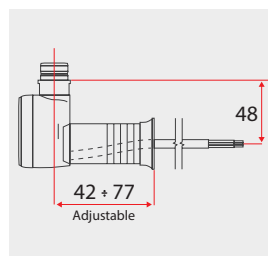

The Thermostatic Dual Fuel option comes with an adjustable temperature control which regulates the temperature of the radiator and can be used with a compatible remote control – see Pages 79 for options.

The elements used in Thermostatic Dual Fuel options are rated IPX5.

2 Year Guarantee on Electric Options

Product Code	Model	Finish	Price (£) ex VAT.	Price (£) inc VAT.
RXDF-120WTHR-CH	120 Watt Thermostatic Dual Fuel Kit	Chrome	£228	£274
RXDF-200WTHR-CH	200 Watt Thermostatic Dual Fuel Kit	Chrome	£228	£274
RXDF-300WTHR-CH	300 Watt Thermostatic Dual Fuel Kit	Chrome	£228	£274
RXDF-400WTHR-CH	400 Watt Thermostatic Dual Fuel Kit	Chrome	£228	£274
RXDF-600WTHR-CH	600 Watt Thermostatic Dual Fuel Kit	Chrome	£228	£274
RXDF-120WTHR-WH	120 Watt Thermostatic Dual Fuel Kit	White	£228	£274
RXDF-200WTHR-WH	200 Watt Thermostatic Dual Fuel Kit	White	£228	£274
RXDF-300WTHR-WH	300 Watt Thermostatic Dual Fuel Kit	White	£228	£274
RXDF-400WTHR-WH	400 Watt Thermostatic Dual Fuel Kit	White	£228	£274
RXDF-600WTHR-WH	600 Watt Thermostatic Dual Fuel Kit	White	£228	£274
RXDF-120WTHR-BL	120 Watt Thermostatic Dual Fuel Kit	Black	£228	£274
RXDF-200WTHR-BL	200 Watt Thermostatic Dual Fuel Kit	Black	£228	£274
RXDF-300WTHR-BL	300 Watt Thermostatic Dual Fuel Kit	Black	£228	£274
RXDF-400WTHR-BL	400 Watt Thermostatic Dual Fuel Kit	Black	£228	£274
RXDF-600WTHR-BL	600 Watt Thermostatic Dual Fuel Kit	Black	£228	£274

Matching Cable
Cover Included

L (mm)	315	275	300	335	365	475
Power (W)	120	200	300	400	600	800