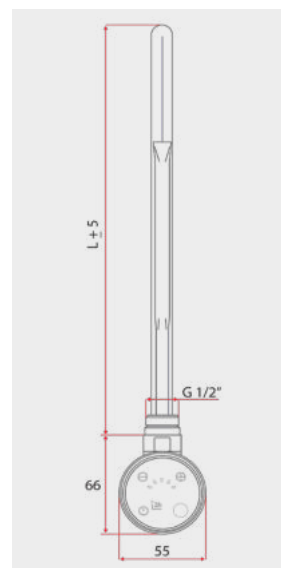

Matching Cable
Cover Included

L (mm)	315	275	300	335	365	475
Power (W)	120	200	300	400	600	800

Technical Information (A-Z)

Apollo	Water Content (L)	Weight (KG)	Pipe Centres +/- 2mm	Pipe Centres from Wall +/- 2mm	Overall Projection +/- 2mm
RXAP-0700500	2.5	6.5	465	67.5	85
RXAP-1050500	3.7	9.8	465	67.5	85
RXAP-1400500	4.9	13	465	67.5	85
RXAP-0590900	3.1	9.1	865	67.5	85